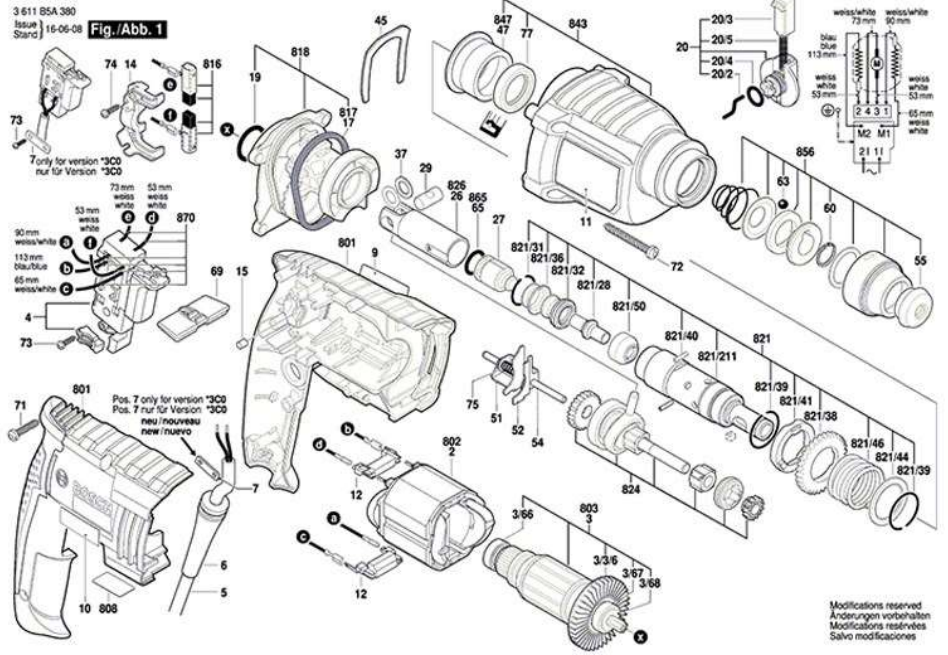

BOSCH

Orjinal ve Yan Sanayi Yedek Parçalar

GBH 2-22RE
GBH 2-23RE
GBH 2-24DRE
GBH 2-26DRE
GBH 2-28DRE
GBH 2-28DFV

GBH 2-22
GBH 2-23
GBH 2-26
GBH 2-28
GBH 3-28

Özel Fiyatlar ve İndirimler

Hızlı Tedarik ve Teslimat